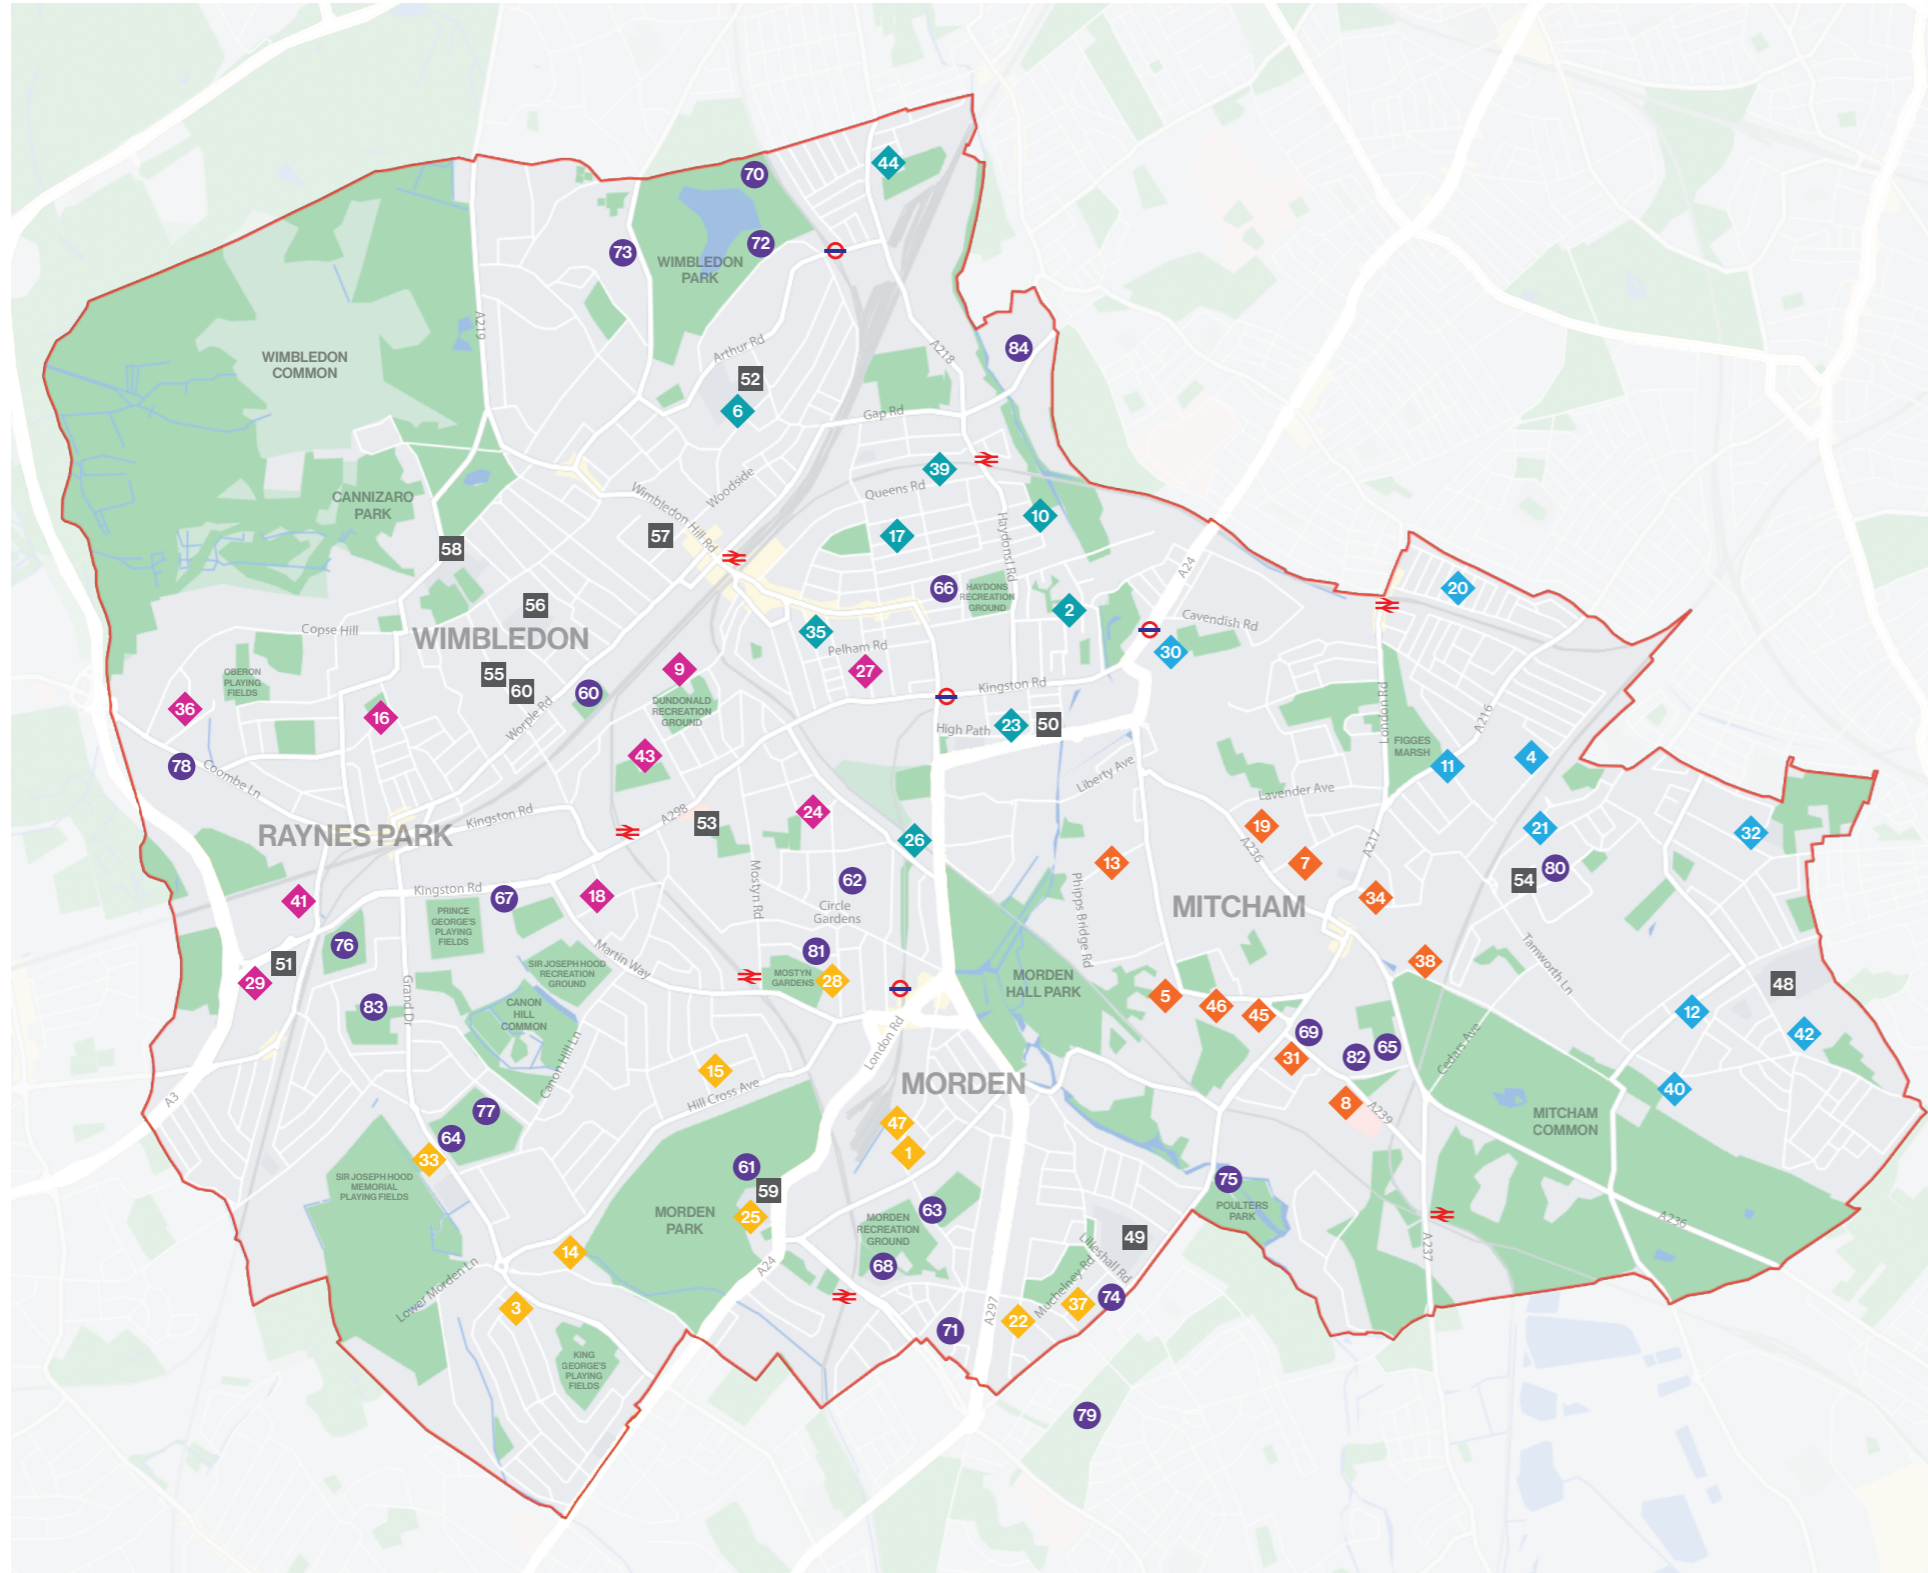

Merton School Sport Partnership Primary School Clusters

West Wimbledon

- 9 Dundonald
- 16 Hollymount
- 18 Joseph Hood
- 24 Merton Park
- 27 Pelham
- 29 Sacred Heart
- 36 St Matthew's
- 41 West Wimbledon
- 43 Wimbledon Chase

Central Wimbledon

- 2 All Saints
- 6 Bishop Gilpin
- 10 Garfield
- 17 Holy Trinity
- 23 Merton Abbey
- 26 Park Academy
- 35 St Mary's
- 39 The Prioory
- 44 Wimbledon Park

Morden

- 1 Abbotsbury
- 3 Aragon
- 14 Hatfield
- 15 Hillcross
- 22 Malmesbury
- 25 Morden
- 28 Poplar
- 37 St John Fisher
- 33 St Teresa's
- 47 Perseid Lower

Mitcham Town

- 5 Benedict
- 7 Bond
- 8 Cranmer
- 13 Haslemere
- 19 Liberty
- 31 SS Peter and Paul
- 34 St Mark's Primary
- 38 St Thomas of Canterbury
- 45 Cricket Green
- 46 Melrose

East Mitcham

- 4 Beecholme
- 11 Gorrige Park
- 12 Harris Primary Academy Merton
- 20 Links
- 21 Lonesome
- 30 Singlegate
- 32 Stanford
- 40 The Sherwood
- 42 William Morris

Local Facilities

- 60 Wimbledon High Playing Fields
- 61 Morden Leisure Centre
- 62 Old Rutlishians Association
- 63 Tooting & Mitcham FC (Farm Road)
- 64 AELTC Raynes Park
- 65 Canons Leisure Centre
- 66 Wimbledon Leisure Centre
- 67 David Lloyd Raynes Park
- 68 Perseid Upper School
- 69 Mitcham Cricket Club
- 70 Wimbledon Park Athletics Track and Sailing Base
- 71 The Chaucer Centre
- 72 Wimbledon Park Golf Club
- 73 The AELTC Club
- 74 St Teresa's Church Fields
- 75 Tooting & Mitcham FC
- 76 Westway Raynes Park High School
- 77 Kings College Sports Ground
- 78 Wimbledon College Playing Fields
- 79 David Weir LC, Sutton
- 80 BMX Track Mitcham
- 81 Cranleigh Tennis Club
- 82 Madeira Hall
- 83 Raynes Park Tennis Club
- 84 AFC Wimbledon Stadium